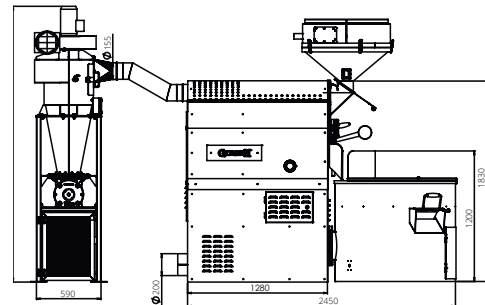

W30A

Maximum efficiency and higher capacity options

- » **FOR MIDDLE TO LARGE ROASTERIES**
With a capacity of 120 kg/h it's a real addition to roasteries that produce coffee on a larger scale.
- » **ADVANCED TECHNOLOGY**
Plan, repeat and save your roasting profile with our built-in Roast Profile System.
- » **INCLUDED: SEPARATION CYCLONE**
The built-in separation cyclone removes the chaffs automatically from the roasted beans.

- Silipo Coffee

SPECIFICATIONS

Capacity
15 - 30 kg

Gastype
Natural & Propane

Weight
1500 kg

Power
400 V - 50/60 Hz
3-phase

Exhaust
2 x 200 mm

Certificates
CE & UL