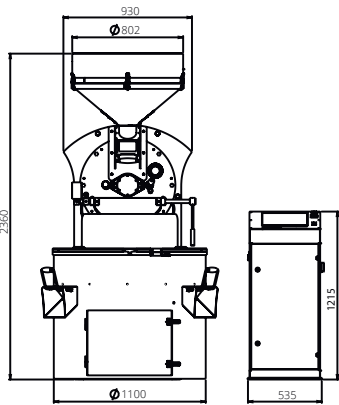

W30A

Maximum efficiency and higher capacity options

- » **FOR MIDDLE TO LARGE ROASTERIES**
With a capacity of 120 kg/h it's a real addition to roasteries that produce coffee on a larger scale.
- » **ADVANCED TECHNOLOGY**
Plan, repeat and save your roasting profile with our built-in Roast Profile System.
- » **INCLUDED: SEPARATION CYCLONE**
The built-in separation cyclone removes the chaffs automatically from the roasted beans.

- Silipo Coffee

SPECIFICATIONS

Capacity
15 - 30 kg

Gastype
Natural & Propane

Weight
1500 kg

Power
400 V - 50/60 Hz
3-phase

Exhaust
2 x 200 mm

Certificates
CE & UL